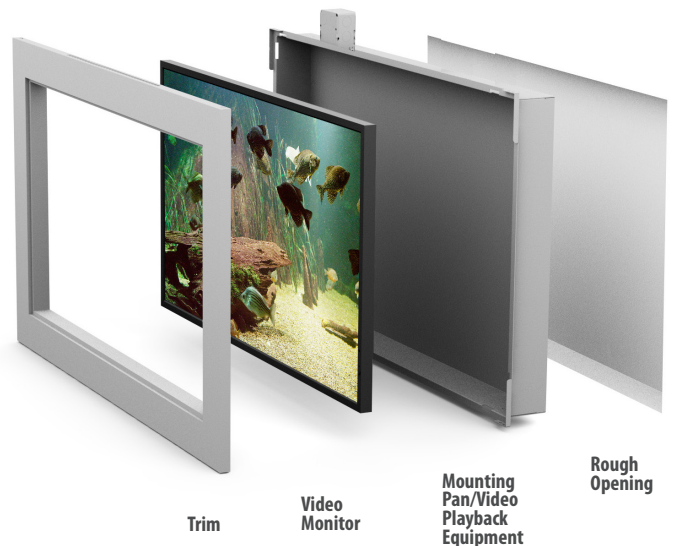

Sky Factory eSea™ Digital Cinema

DC-eSea-4123 Specifications

Overview

Ultra High Definition (UHD) video screen imbedded in a wall mounted frame
Screen surface recessed in window frame evokes a sense of depth and enhances the architectural realism of dynamic water environments

Monitor:

49" (1245mm) Professional LED Edgelit LCD Monitor
Resolution: 3840 x 2160

Mounting Pan with Integrated Video Playback Equipment:

Mounting Pan
16 gauge steel, powder coated silver
Provides one location for all playback equipment
Protects eScape monitor and playback equipment, facilitates wiring, provides ventilation for proper cooling
Rough opening: call the Sky Factory for specific requirements.
Requires wire access from top during rough-in for power and signal cable to controller
Junction box with 1/2" (22mm) trade size knock-outs; where conduit is specified, flexible will be required
Video playback equipment
Simple plug-in module for additional content

Wall Mounted Controller

Wired via Cat 6 cable
Simple illuminated push button operation
Fits in single gang outlet box
Low voltage mounting bracket provided
Keypad bezel available in white, almond or black
Standard Decora style faceplate available in white, almond, black or stainless steel
Other faceplate options available from Leviton

eSea™

Recessed Wall Mount
Ultra High Definition (UHD)
Digital Cinema Virtual Window

Viewable Area:

approx. 41" x 23" (1041mm x 584mm)

Fixture Weight:

48.5 lbs (22kg)

Warranty:

2 year Sky Factory, Inc. limited warranty on entire system